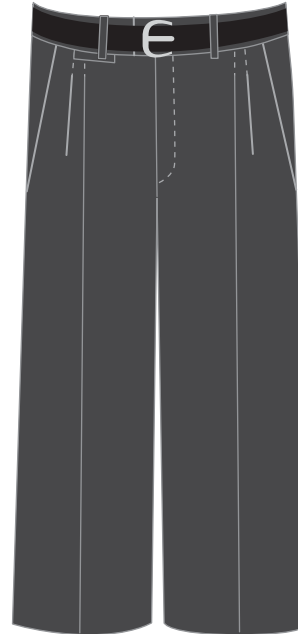

Optional All Year Round