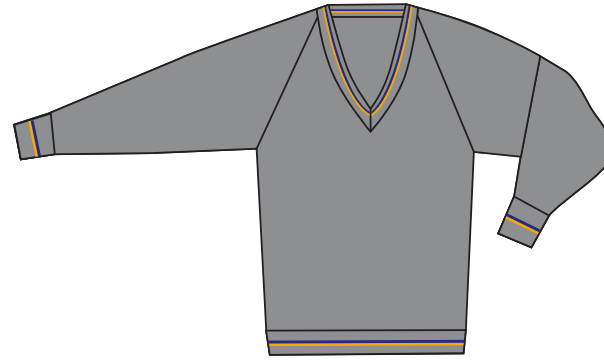

Optional All Year Round