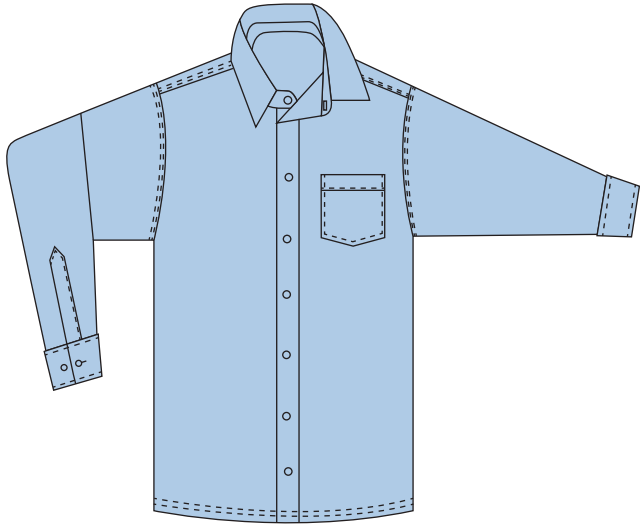

MARIST COLLEGE ASHGROVE Year 12 - Term 2, 3 & 4 plus formal uniform for specific occasions during the year

Academic Uniform

Compulsory Terms 2, 3 & 4