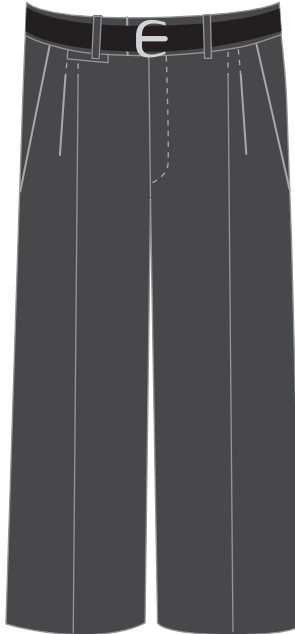

Knee High Formal Socks
Compulsory with grey shorts

MARIST COLLEGE ASHGROVE Years 5-10 - Term 2 & 3 plus formal uniform for specific occasions during the year

Academic Uniform

Compulsory Terms 2 & 3

Compulsory All Year Round
(at least to and from school and on formal occasions)

Optional All Year Round

Optional All Year Round

Optional All Year Round

Compulsory Terms 2 & 3 - Years 5, 6, 7, 10
Term 4 - special occasions where informed

Backpack

The College Backpack or Retro Bag must be used at all times.
Any extra items must be carried in MCA branded bags.