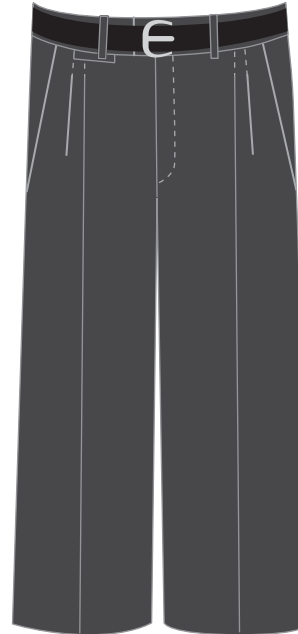

Ashgrove Tie
Compulsory Terms 2 & 3

MARIST COLLEGE ASHGROVE Year 12 - Term 1

Academic Uniform

Compulsory Terms 1 & 4

Compulsory All Year Round
(at least to and from school and on formal occasions)

Optional All Year Round