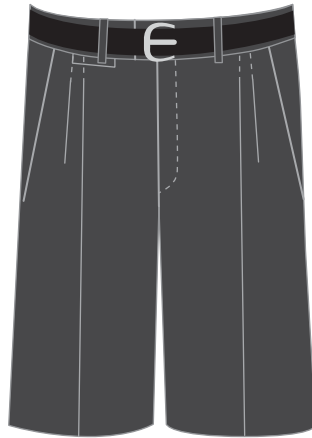

Optional All Year Round

Optional All Year Round

Optional All Year Round

Backpack

The College Backpack or Retro Bag must be used at all times.
Any extra items must be carried in MCA branded bags.

Retro Carry Bag