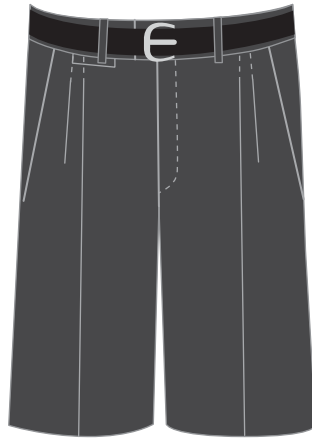

Knee High Formal Socks
Compulsory with grey shorts

Ashgrove Tie
Compulsory Terms 2 & 3

MARIST COLLEGE ASHGROVE Year 11 - Term 1 & 4

Academic Uniform

Compulsory Terms 1 & 4

Compulsory All Year Round
(at least to and from school and on formal occasions)

Optional All Year Round

Optional All Year Round

Optional All Year Round

Backpack

The College Backpack or Retro Bag must be used at all times.
Any extra items must be carried in MCA branded bags.

Retro Carry Bag