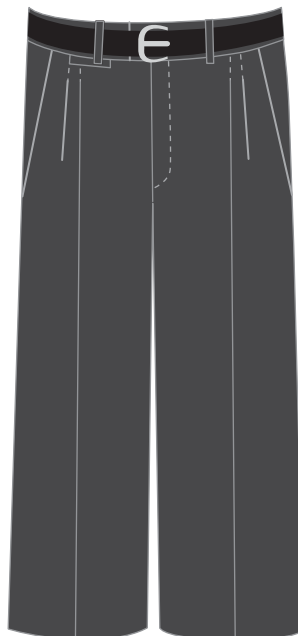

Knee High Formal Socks
Compulsory with grey shorts

MARIST COLLEGE ASHGROVE Year 11 - Term 2 & 3 plus formal uniform for specific occasions during the year

Academic Uniform

Compulsory Terms 2 & 3

Compulsory All Year Round
(at least to and from school and on formal occasions)