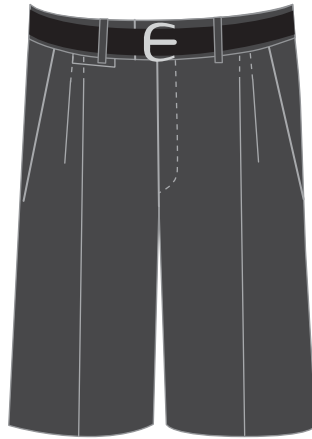

Ashgrove Tie
Compulsory Terms 2 & 3

MARIST COLLEGE ASHGROVE Year 12 - Term 1

Academic Uniform

Compulsory Terms 1 & 4

Compulsory All Year Round
(at least to and from school and on formal occasions)

Optional All Year Round