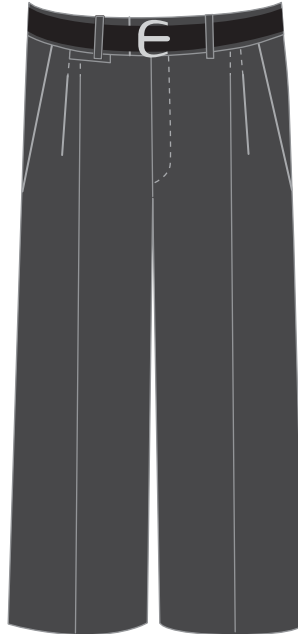

Compulsory Terms 2, 3 & 4

Optional All Year Round

Compulsory Terms 2, 3 & 4
Gold Trim Optional

Backpack

The College Backpack or Retro Bag must be used at all times.
Any extra items must be carried in MCA branded bags.