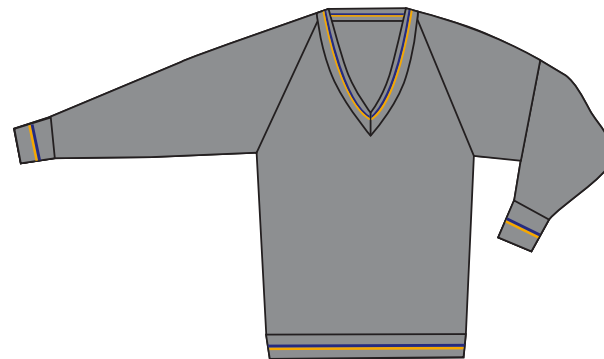

Compulsory Terms 2 & 3
Term 4 - special occasions where informed
Gold Trim Optional

Optional All Year Round