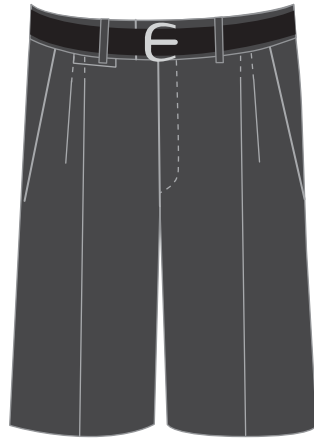

Knee High Formal Socks
Compulsory with grey shorts

MARIST COLLEGE ASHGROVE Years 5-10 - Term 2 & 3 plus formal uniform for specific occasions during the year

Academic Uniform

Compulsory Terms 2 & 3

Compulsory All Year Round
(at least to and from school and on formal occasions)

Optional All Year Round

Optional All Year Round

Optional All Year Round

Compulsory Terms 2 & 3 - Years 5, 6, 7, 10
Term 4 - special occasions where informed

Backpack

The College Backpack or Retro Bag must be used at all times.
Any extra items must be carried in MCA branded bags.