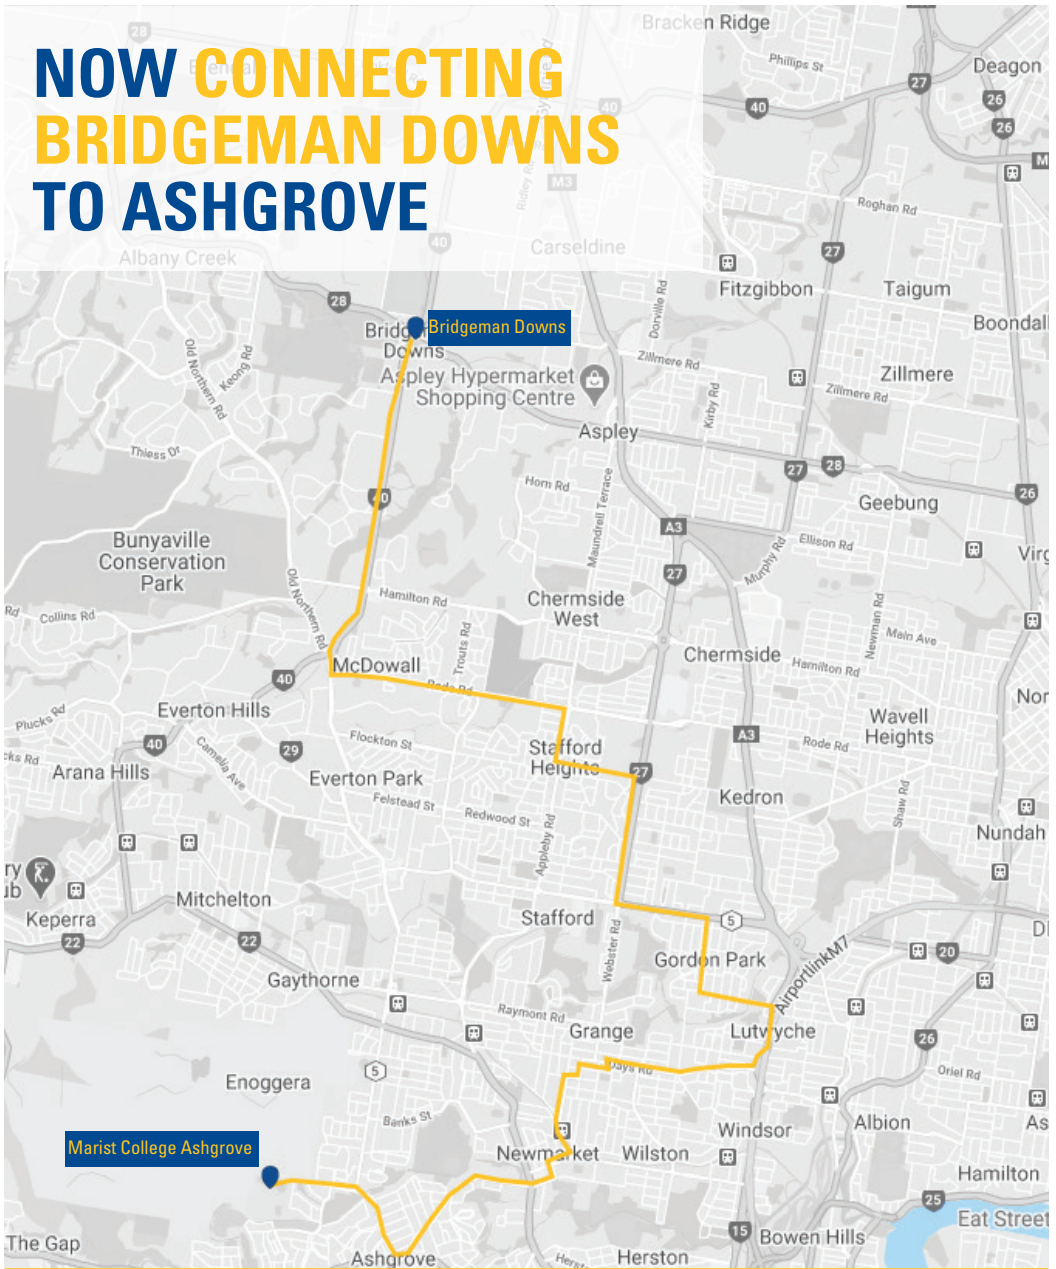

NOW CONNECTING BRIDGEMAN DOWNS TO ASHGROVE

MCA - Route 2

Bridgeman Downs
McDowall
Stafford Heights
Stafford
Gordon Park

Lutwyche
Grange
Wilston
Newmarket

NOW CONNECTING BRIDGEMAN DOWNS TO ASHGROVE

On this route, one service is operated Monday to Friday each morning and afternoon during the school term.

About this service

The schedule of services displayed below are approximate and dependent on the traffic conditions. Students should ensure they are at their preferred pickup location at least five minutes prior to the scheduled departure time.

Marist College Ashgrove's Services Provide

- Pick-up and drop-off at the College bus stop
- Fixed timetable and routes enabling families to plan their week
- Fully air-conditioned modern buses with the latest technology, seat belts and GPS tracking via the Transport Me app
- A regular driver
- Fixed cost per term

STOP	LOCATION	AM	PM
1	Beckett Road Bus Stop, Bridgeman Downs	7:15 am	16:02 pm*
2	Beckett Road at Casuarina Bus Stop, Bridgeman Downs	7:19 am	16:00 pm*
3	Beckett Road McDowall North Bus Stop, McDowall	7:23 am	15:58 pm**
4	Rode Road Trouts Bus Stop, Stafford Heights	7:27 am	15:56 pm*
5	Appleby Road at Kitchener Road Bus Stop 39, Stafford Heights	7:30 am	15:54 pm*
6	Webster Road at Wilgarning Street Bus Stop 31, Stafford Heights	7:35 am	15:52 pm*
7	Richmond Street at Lennox Street Bus Stop 26, Gordon Park	7:43 am	15:48 pm*
8	Maygar Street at Anderson Street Bus Stop 21, Windsor	7:50 am	15:44 pm*
9a	Thomas Street at Grange Bus Stop, Grange (am only)	7:55 am	
9b	Days Rd at Carroll Cr, stop 25A (pm only)		15:42 pm*
10	Wilston Road at Newmarket Station Bus Stop, Newmarket	8:00 am	15:38 pm*
11	Ashgrove Avenue near Caravan Park Bus Stop 20, Ashgrove	8:05 am	15:35 pm*
12	Arrive Marist College Ashgrove	8:15 am	3:25 pm