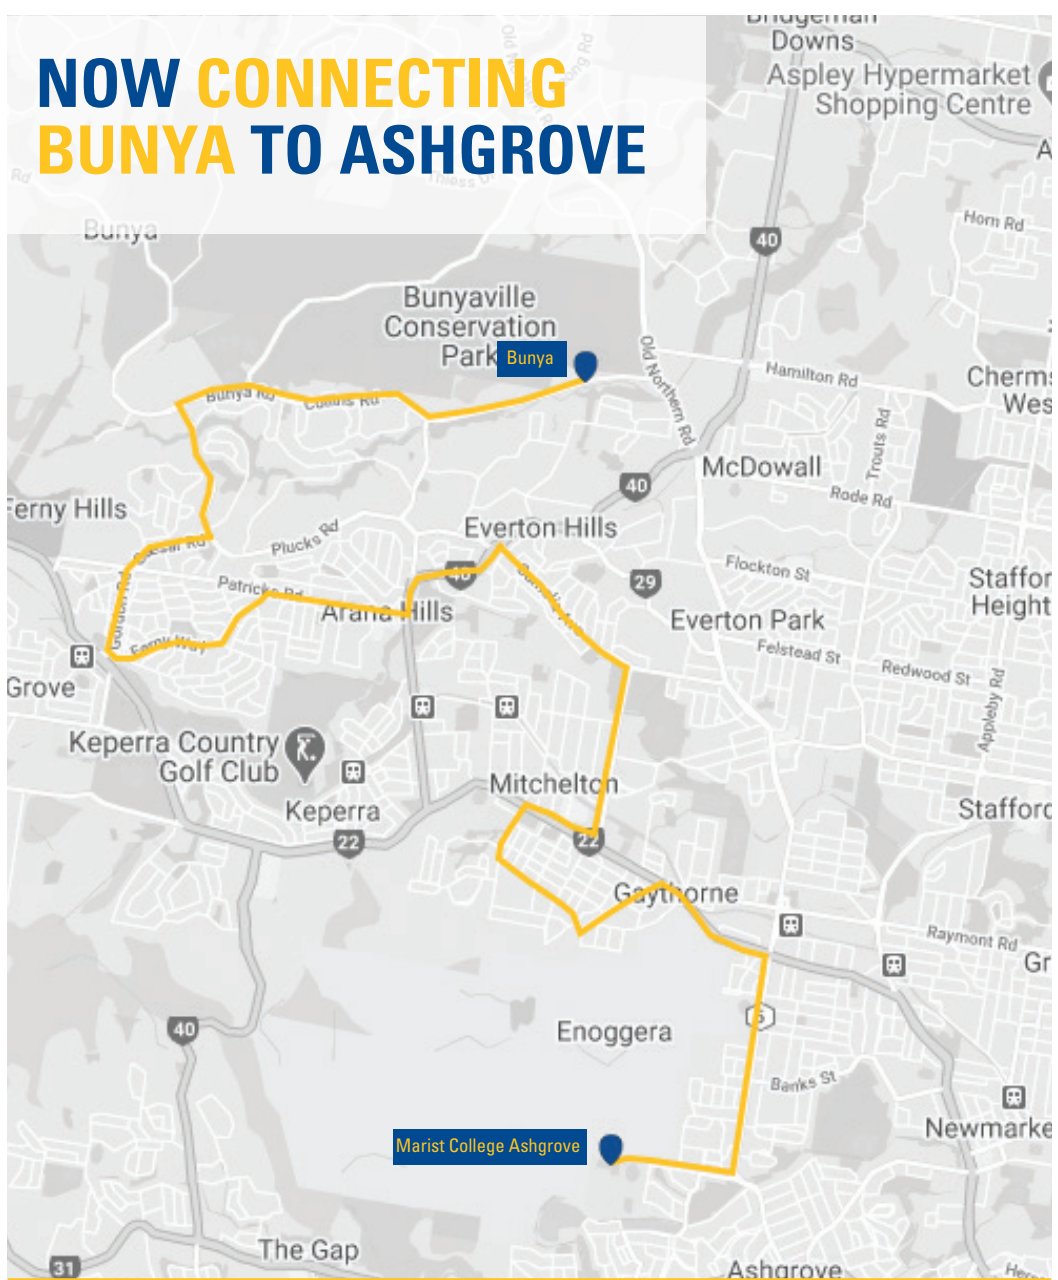

NOW CONNECTING BUNYA TO ASHGROVE

MCA - Route 1

Bunya
Arana Hills
Ferny Hills

Everton Hills
Mitchelton
Gaythorne

NOW CONNECTING BUNYA TO ASHGROVE

On this route, one service is operated Monday to Friday each morning and afternoon during the school term.

About this service

The schedule of services displayed below are approximate and dependent on the traffic conditions. Students should ensure they are at their preferred pickup location at least five minutes prior to the scheduled departure time.

Marist College Ashgrove's Services Provide

- Pick-up and drop-off at the College bus stop
- Fixed timetable and routes enabling families to plan their week
- Fully air-conditioned modern buses with the latest technology, seat belts and GPS tracking via the Transport Me app
- A regular driver
- Fixed cost per term

STOP	LOCATION	AM	PM
1	Bus Stop Alfredson Park Collins Road, Everton Hills	7:15 am	16:00 pm*
2	Collins Road Hillenvale 1 Bus Stop, Bunya	7:17 am	15:54 pm*
3	Hutton Road at Yalamba Ct Bus Stop, Arana Hills	7:20 am	15:52 pm*
4	Gordon Road at Adina Crescent Bus Stop, Ferny Hills	7:25 am	15:50 pm*
5	Ferny Way at Langura Crescent Bus Stop, Ferny Hills	7:28 am	15:49 pm*
6	Patricks Road at Leslie Street Bus Stop, Arana Hills	7:32 am	15:47 pm*
7	Pimelea Street at Capsella Street Bus Stop, Everton Hills	7:35 am	15:44 pm*
8	Camelia Avenue at Violet Street Bus Stop 49, Everton Hills	7:38 am	15:42 pm*
9	Brookside Shopping Centre Bus Bays, Mitchelton	7:42 am	15:40 pm*
10	Glen Retreat Road at Andover Street Bus Stop, Mitchelton	7:46 am	15:37 pm*
11	Fraser's Road at Irvine Street Bus Stop, Mitchelton	7:49 am	15:35 pm*
12	Samford Road Gaythorne Station Bus Stop 32, Gaythorne	7:55 am	15:33 pm*
13	Arrive Marist College Ashgrove	8:15 am	3:25 pm